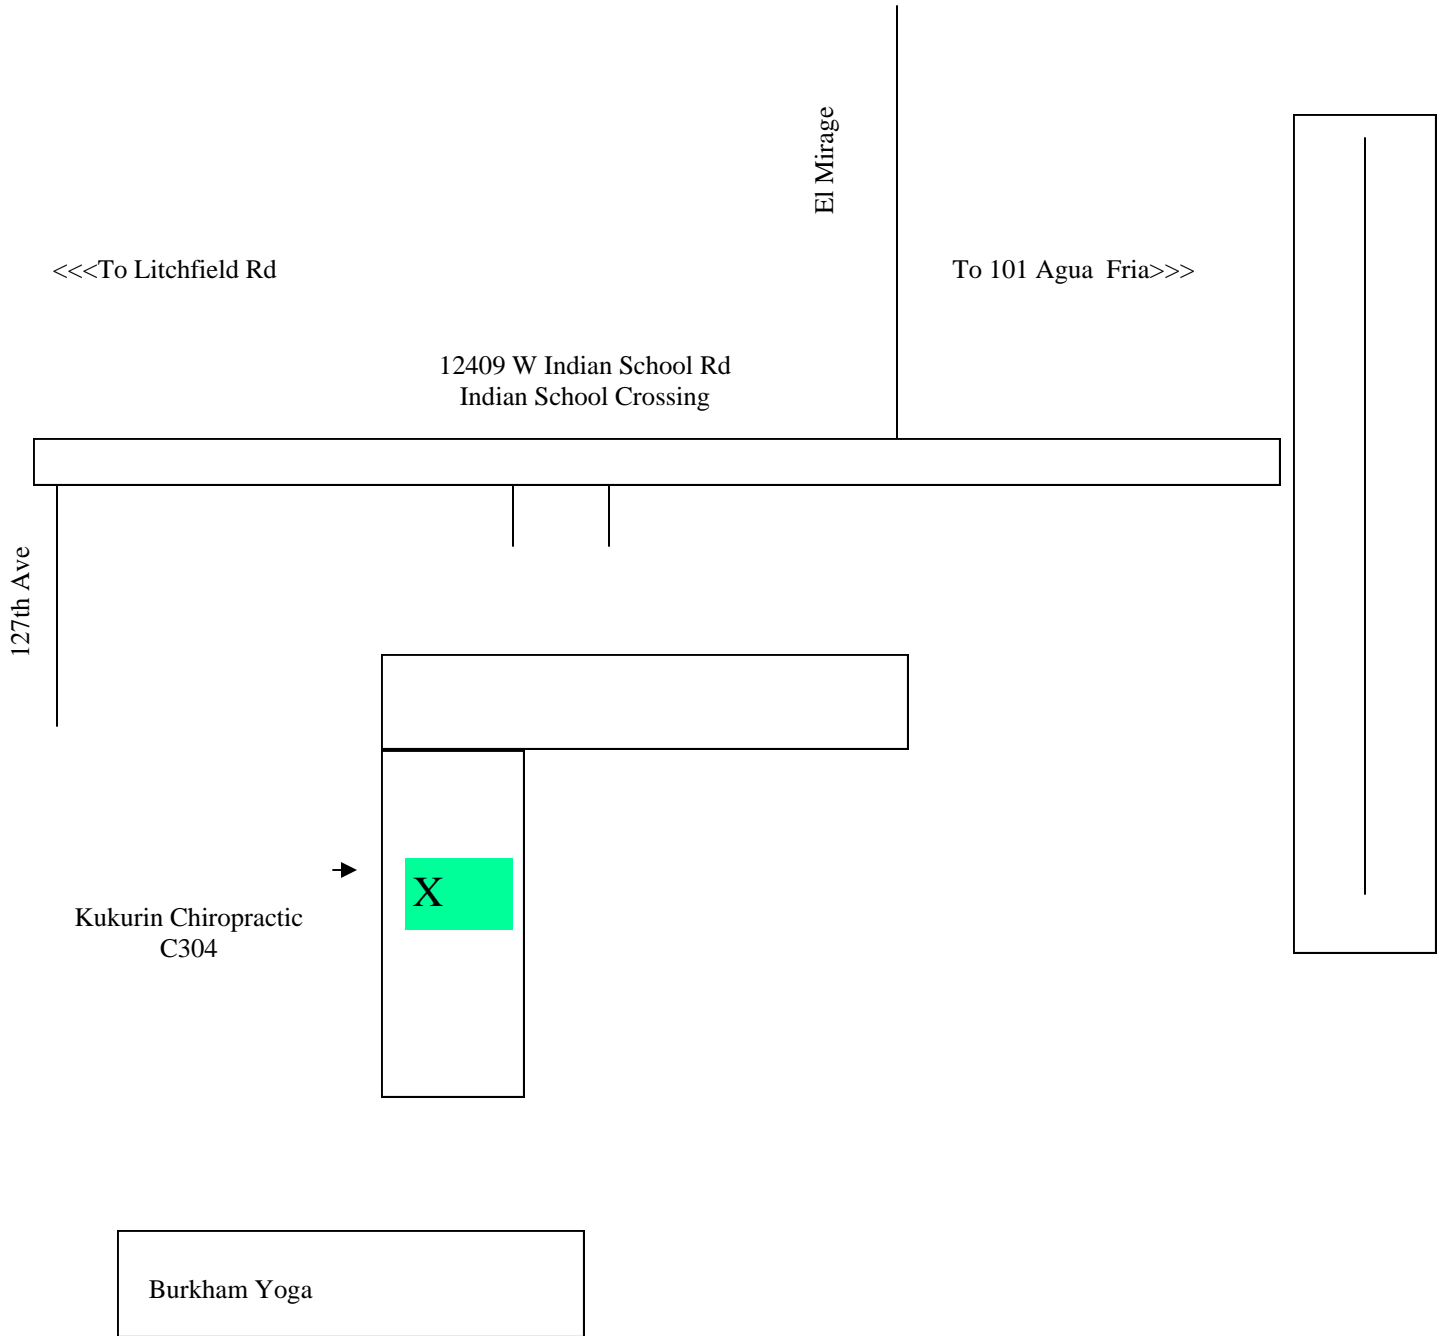

# Kukurin Chiropractic Palm Valley

Located in the Indian School Crossing Plaza between El mirage and 127th Ave.

Kukurin Chiropractic is in Building C Unit 304 at 12409 West Indian School Road in Avondale

N El Mirage Rd

N 125TH AVE

W Honeysuckle St

W Monterosa Dr

<< To Litchfield Rd

To 101 >>

W Indian School Rd

12409 W Indian School Rd, Avondale

W Amelia Ave

W Indianola

Kukurin Chiropractic Palm Valley  
#C304